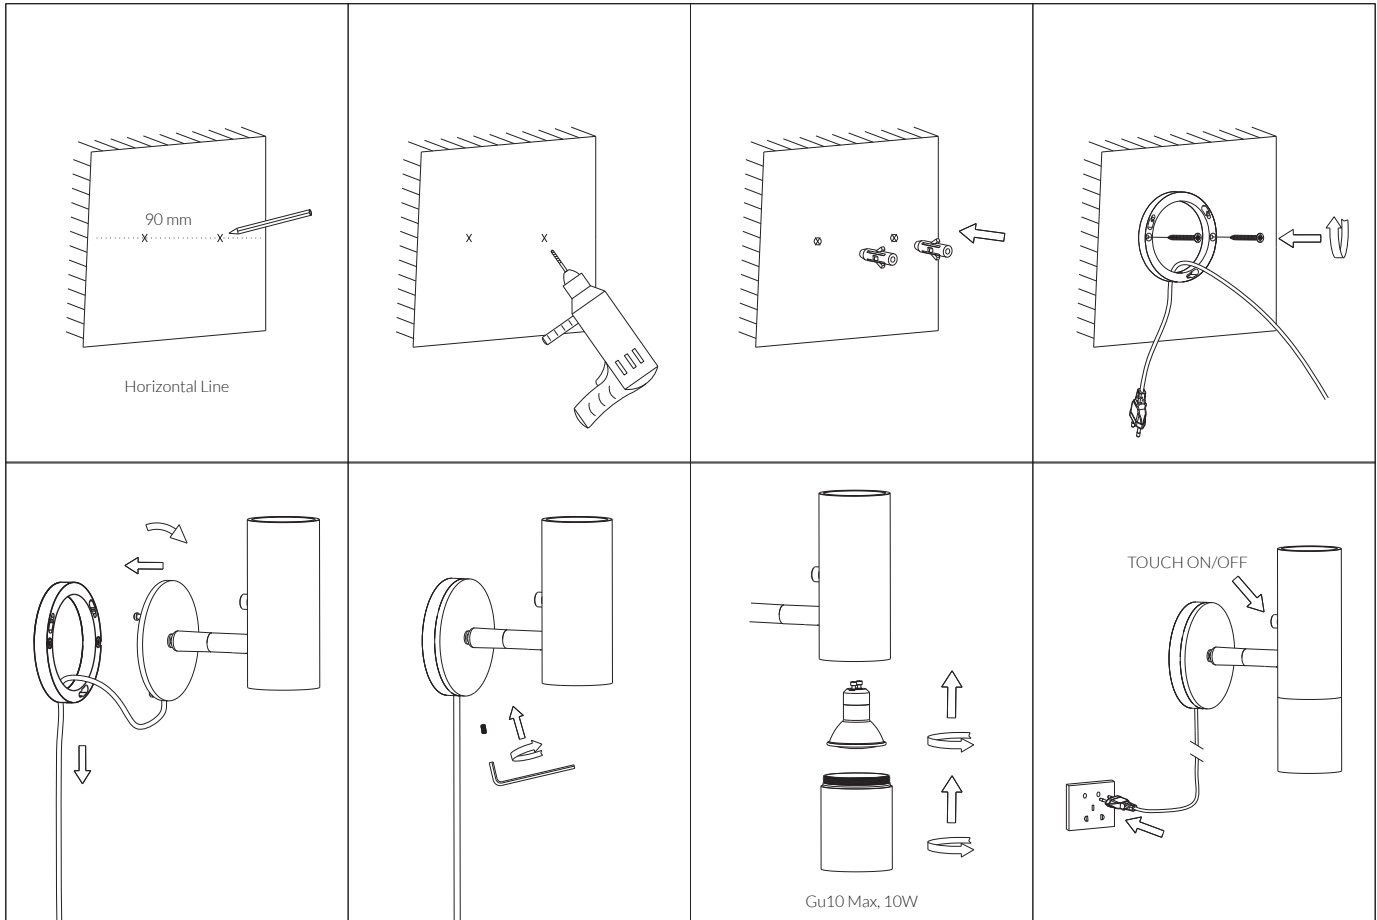

SACK^{it}[®]

EXPO WALL

DESIGNED BY
BØNNELYCKE MDD

This guide applies to product numbers: 600236, 600237 & 600238